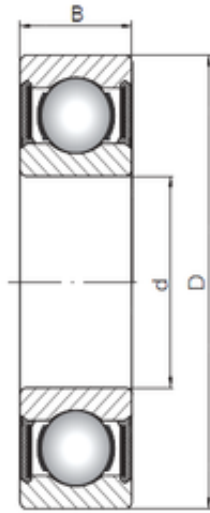

GQ BEARING PROCESSING LTD

10 mm x 30 mm x 14 mm Loyal 62200-2RS deep groove ball bearings

Bearing No. 62200-2RS

Size	10x30x14 mm
Bore Diameter	10 mm
Outer Diameter	30 mm
Width	14 mm
d	10 mm
D	30 mm
B	14 mm
C	14 mm
Weight	0,04 Kg
Basic dynamic load rating (C)	5,07 kN
Basic static load rating (C0)	2,36 kN

62200-2RS Bearing 2D drawings and 3D CAD models