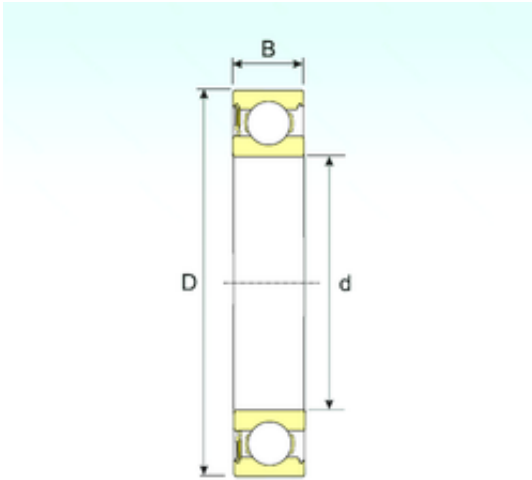

GQ BEARING PROCESSING LTD

12 mm x 37 mm x 12 mm ISB 6301-RS deep groove ball bearings

Bearing No. 6301-RS

Size	12x37x12 mm
Bore Diameter	12 mm
Outer Diameter	37 mm
Width	12 mm
d	12 mm
D	37 mm
B	12 mm
C	12 mm
Weight	0,06 Kg
Basic dynamic load rating (C)	9,9 kN
Basic static load rating (C0)	4,07 kN

6301-RS Bearing 2D drawings and 3D CAD models