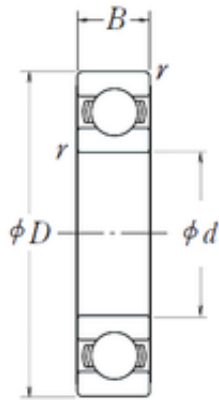

GQ BEARING PROCESSING LTD

25 mm x 42 mm x 9 mm NSK
6905L11-H-20DDU deep groove ball bearings

Bearing No. 6905L11-H-20DDU

Size	25x42x9 mm
Bore Diameter	25 mm
Outer Diameter	42 mm
Width	9 mm
d	25 mm
D	42 mm
B	9 mm
C	9 mm
r min.	0,3 mm
Basic dynamic load rating (C)	5 950 kN

6905L11-H-20DDU Bearing 2D drawings and 3D CAD models