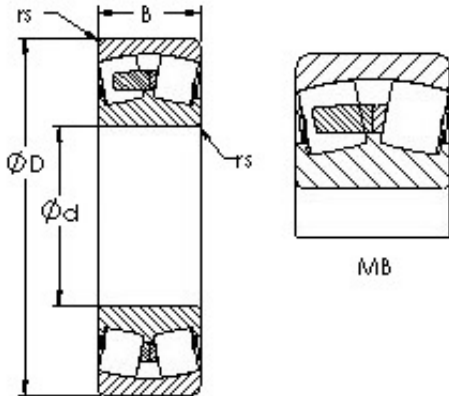

GQ BEARING PROCESSING LTD

AST 22308MB spherical roller bearings

Bearing No. 22308MB

Size	40x90x33 mm
Bore Diameter	40 mm
Outer Diameter	90 mm
Width	33 mm
Bearing Type	straight bore
Bore Dia (d)	40.0000
Outer Dia (D)	90.0000
Width (B)	33.0000
Radius (min) (rs)	1.500
Dynamic Load Rating (Cr)	125,000
Static Load Rating (Cor)	135,000
Max Speed (Grease) (X1000 RPM)	4
Max Speed (Oil) (X1000 RPM)	5
Weight (g)	1,020.00
Material	52100 Chrome steel, or equivalent

22308MB Bearing 2D drawings and 3D CAD models