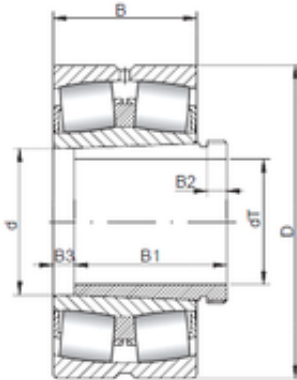

GQ BEARING PROCESSING LTD

40 mm x 90 mm x 33 mm Loyal 22308
KCW33+AH2308 spherical roller bearings

Bearing No. 22308 KCW33+AH2308

Size	40x90x33 mm
Bore Diameter	40 mm
Outer Diameter	90 mm
Width	33 mm
d	40 mm
d1	35 mm
D	90 mm
B	33 mm
C	33 mm
B1	3 mm
B2	7 mm
Weight	0,984 Kg
Basic dynamic load rating (C)	115 kN
Basic static load rating (C0)	122 kN
(Grease) Lubrication Speed	4500 r/min

22308 KCW33+AH2308 Bearing 2D drawings and 3D CAD models